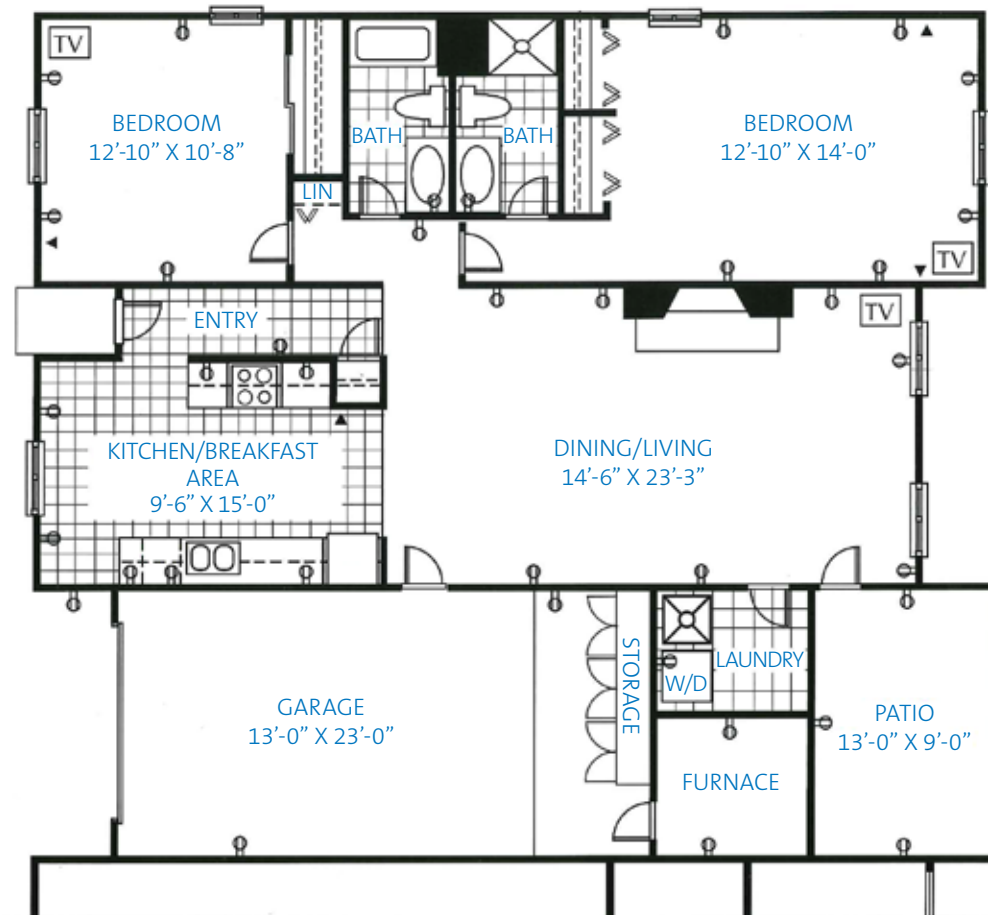

## Two-Bedroom Coach Home

- 12-foot cathedral ceilings in living and dining areas
- Two bedrooms and two full bathrooms with a walk-in shower and tub
- Gas fireplace
- Spacious kitchen with all major appliances, wood cabinetry and handsome fixtures
- Washer and dryer
- Spacious enclosed solarium
- Updated smoke and fire protection
- Wall-to-wall carpeting
- Attached garage with built-in storage

SpringMeade Floor Plan 1

*A quality designed two bedroom home featuring a kitchen with a breakfast bar.*

*A quality designed two bedroom home featuring an eat-in kitchen.*

SpringMeade Floor Plan 2