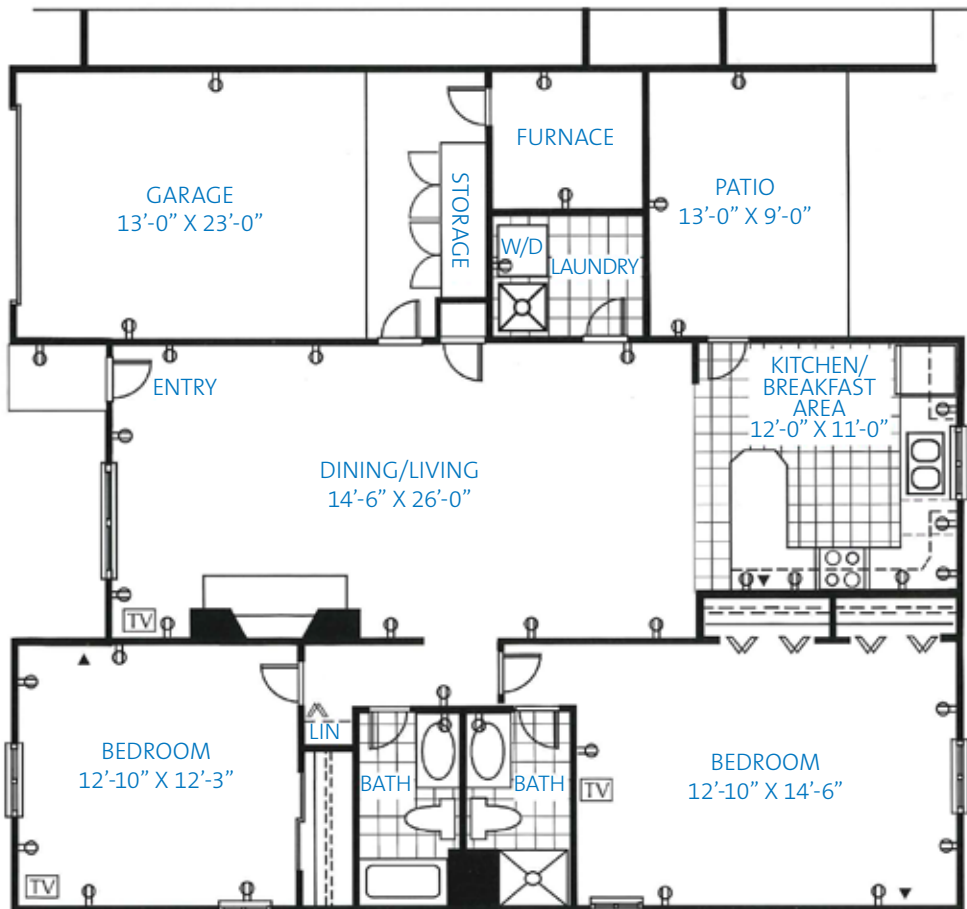

## Two-Bedroom Coach Home

- 12-foot cathedral ceilings in living and dining areas
- Two bedrooms and two full bathrooms with a walk-in shower and tub
- Gas fireplace
- Spacious kitchen with all major appliances, wood cabinetry and handsome fixtures
- Washer and dryer
- Spacious enclosed solarium
- Updated smoke and fire protection
- Wall-to-wall carpeting
- Attached garage with built-in storage

SpringMeade Floor Plan 1

*A quality designed two bedroom home featuring a kitchen with a breakfast bar.*

*A quality designed two bedroom home featuring an eat-in kitchen.*

SpringMeade Floor Plan 2