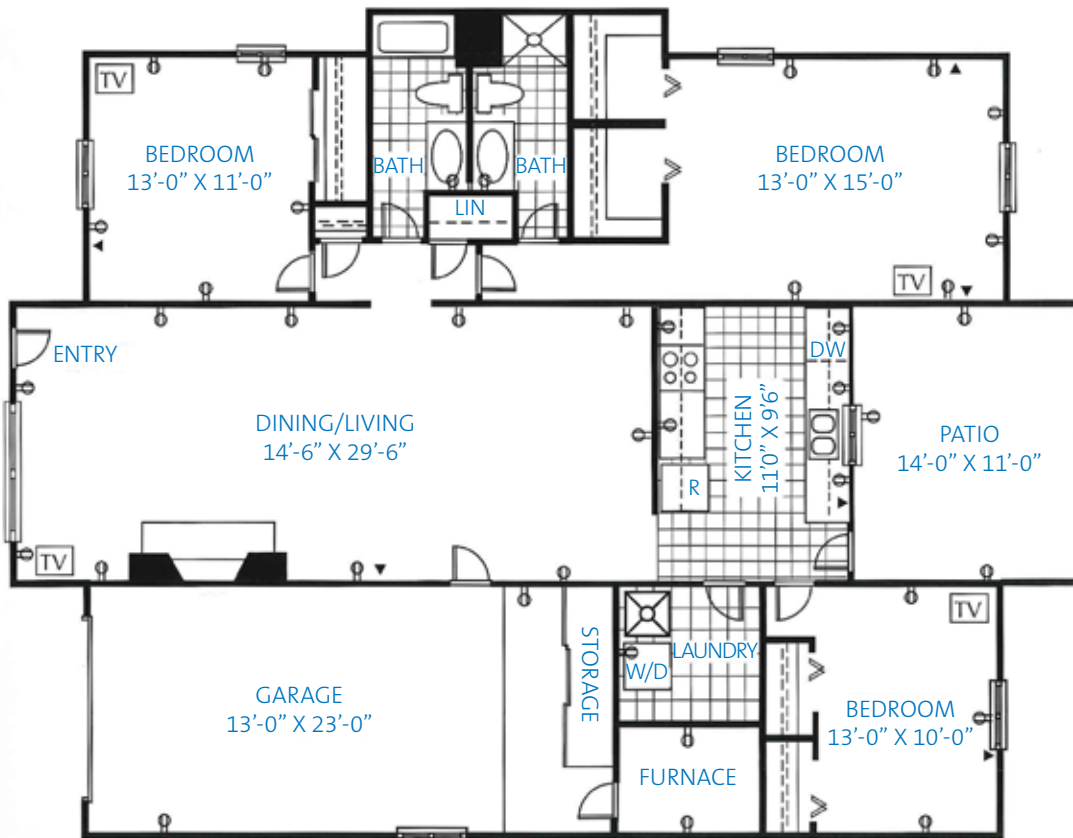

Three-Bedroom Coach Home

- 12-foot cathedral ceilings in living and dining areas
- Three bedrooms and three full bathrooms with a walk-in shower and tub
- Gas fireplace
- Spacious kitchen with all major appliances, wood cabinetry and handsome fixtures
- Washer and dryer
- Spacious enclosed solarium
- Updated smoke and fire protection
- Wall-to-wall carpeting
- Attached garage with built-in storage

SpringMeade Floor Plan 3

A quality designed three bedroom home featuring a centrally located kitchen.